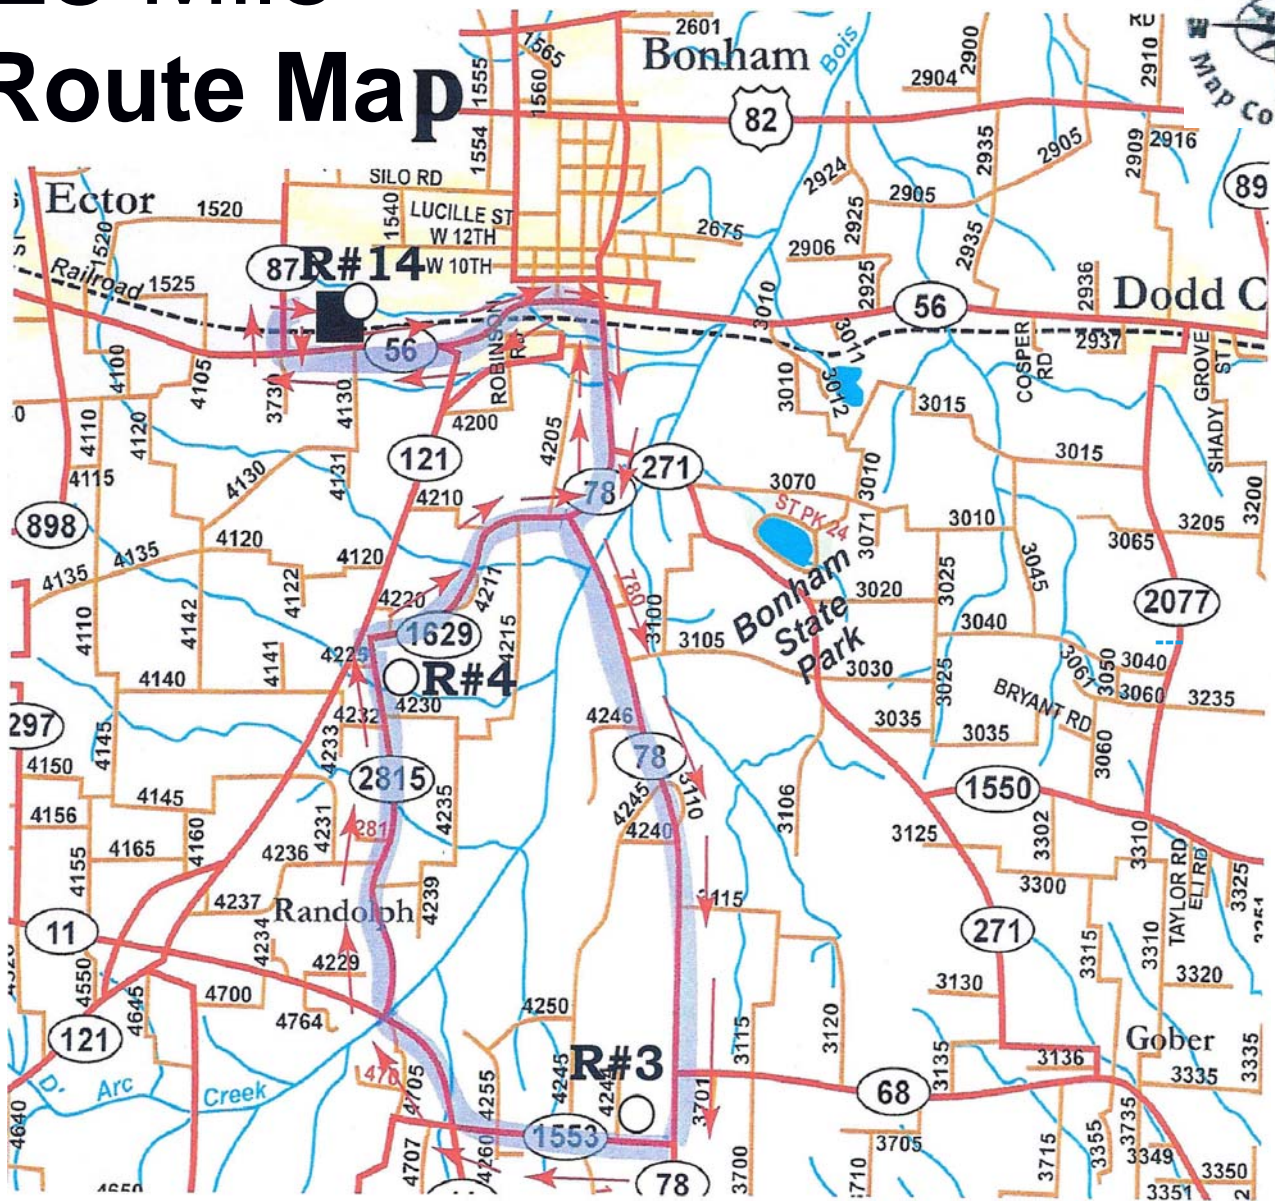

# 28 Mile Route Map

## A Route for Beginners

FM 87 (S) left to Hwy 56; Left (E) on Hwy 56 thru downtown Bonham to Hwy 78 (Center St); take a right (S) onto Hwy 78; follow 78 South to FM1553; turn right (W) onto 1553; follow 1553 to Hwy 11 and take a right (NW) onto 11; follow 11 a short distance to FM2815; turn right (N) onto 2815 and follow it to FM1629; turn right (NE) onto 1629 and follow it back to Hwy 78; turn left (E) onto 78 and follow it back into Bonham to Hwy 56; turn left (W) onto 56 and follow it back thru town to FM87; turn right (N) on FM87 and back into The Complex.