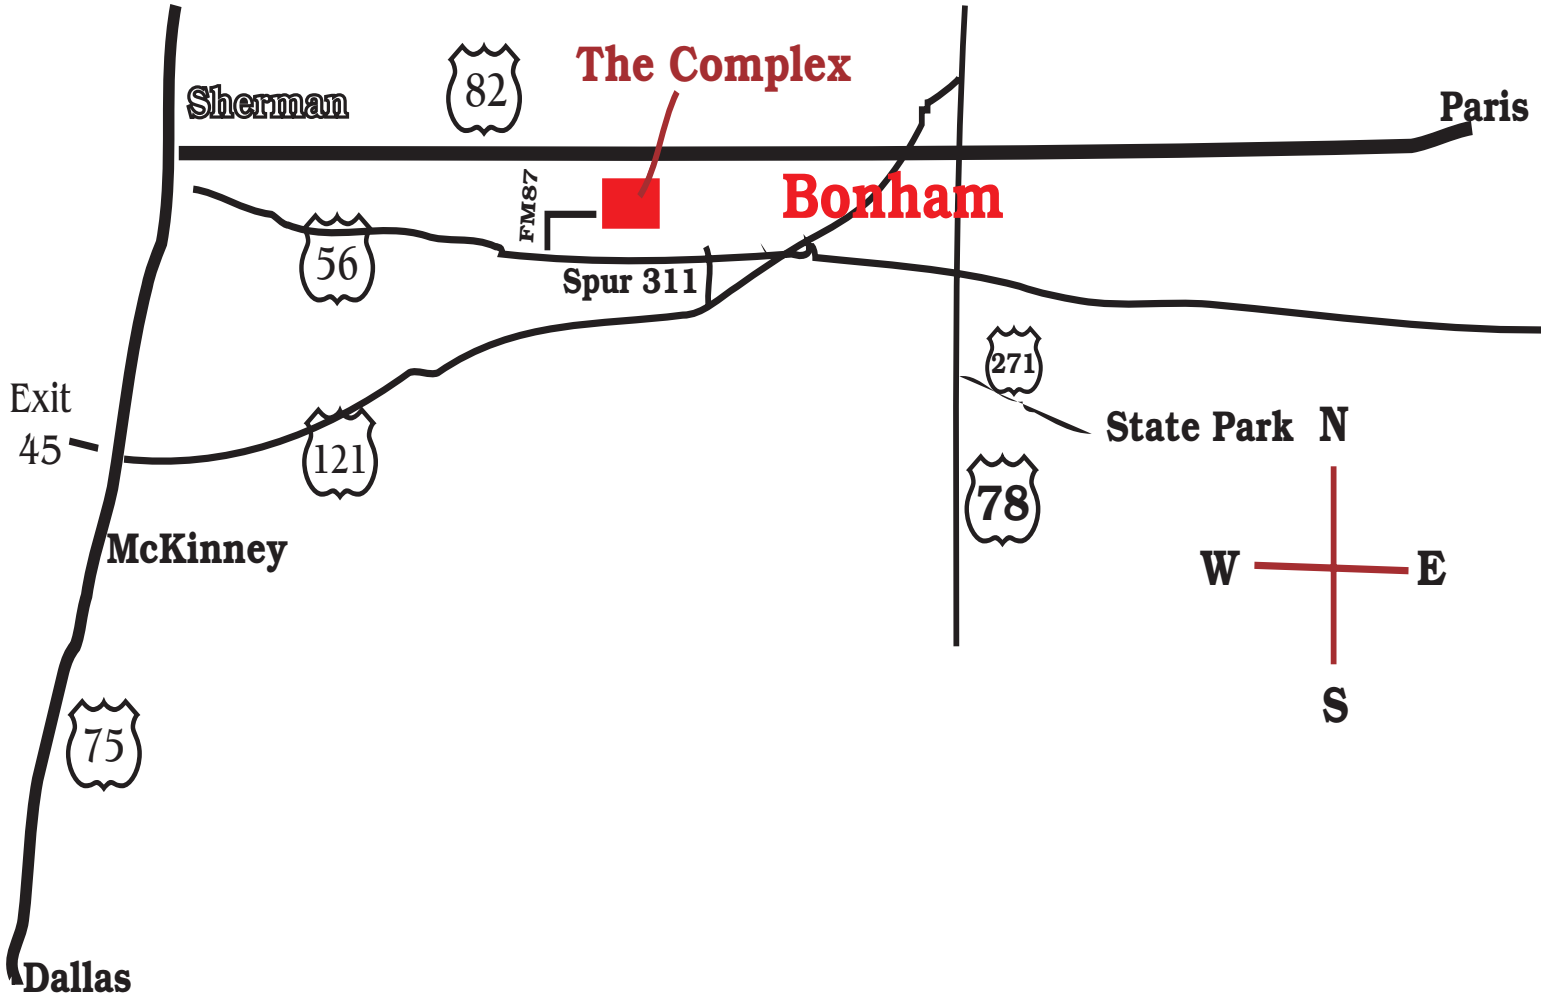

Autumn In Bonham

Directions To Autumn In Bonham Headquarters 700 FM87

From Dallas: Take Hwy 75 N. to Hwy 121 at Exit 45 North of McKinney. Take 121 toward Bonham about 35 miles to Spur 311; left (North) on 311 to Hwy 56 and turn left (West) to FM 87 and turn Right (North) to Complex Entrance. Signs will be at turns in Bonham.

Sherman: Take Hwy 82 East to Hwy 121 exit in Bonham; follow 121 South to Hwy 56 and turn right; Follow Hwy 56 West to FM 87 and turn right (North) to Complex entrance. Signs will be at turns in Bonham.